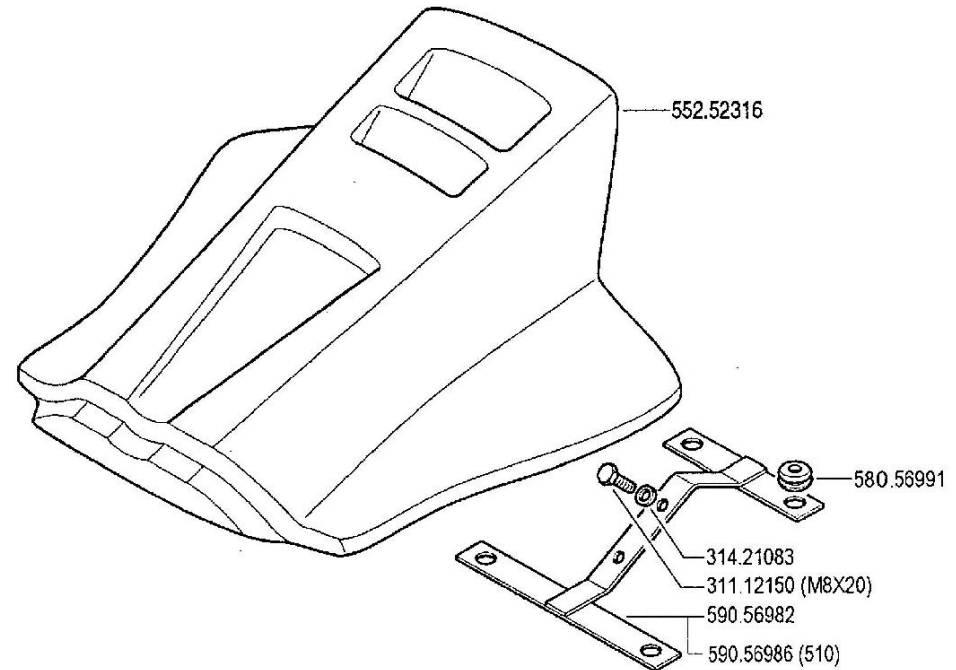

- 561.56119 ★ (ACT 280 / 340)
- 590.56051 (15 LD 315 / 350)
- 590.56089 (HONDA Gx120 ★ - Gx160 - Gx200)
- 590.56111 (Yanmar L100 AE)