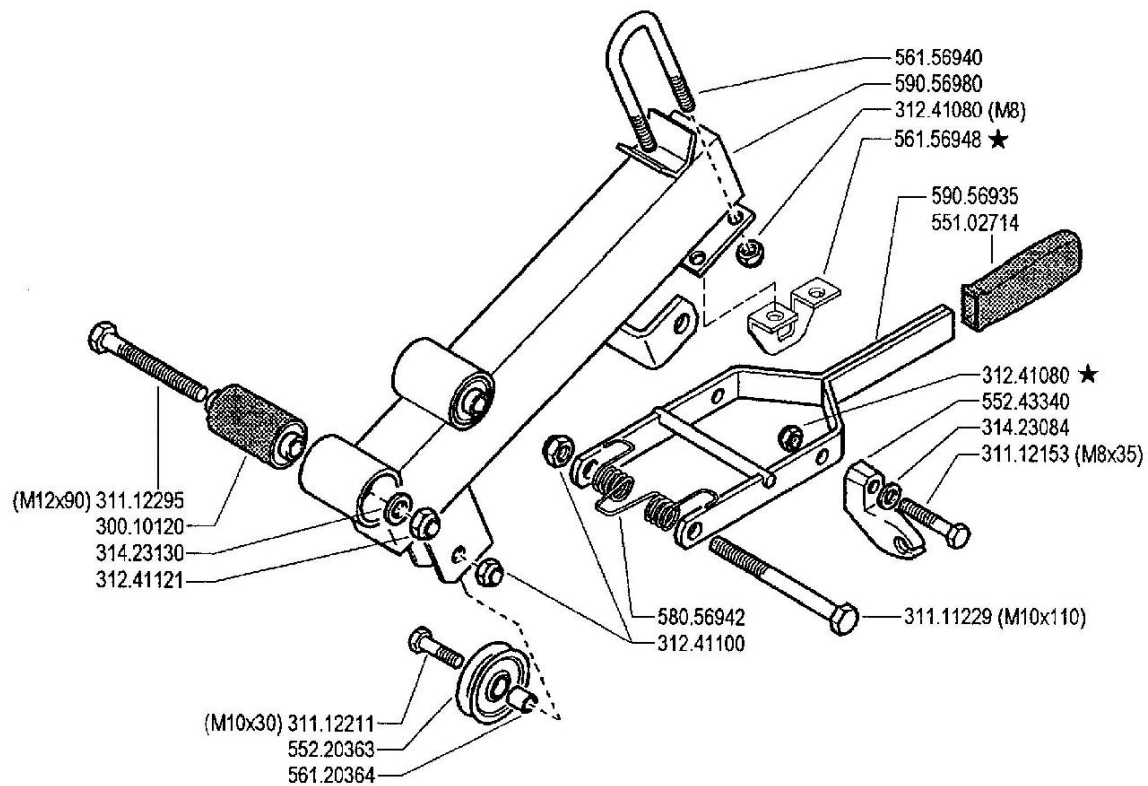

FERRARI

500 serie **95**

PIANTONE (500 - 510 - 520 - 530 - 530S - 530S2)

STEERING COLUMN
COLUMNNA

PLANTON
LENKSÄULE

DALLA MACCHINA
DE LA MAQUINA
DE LA MACHINE
FROM THE MACHINE
AB DER MASCHINE

★N

AGGIORNAMENTO

REVISION

MISE A JOUR

APLAZAMIENTO

ANPASSUNG

07

12/2002

Rev.

3

ZENNE