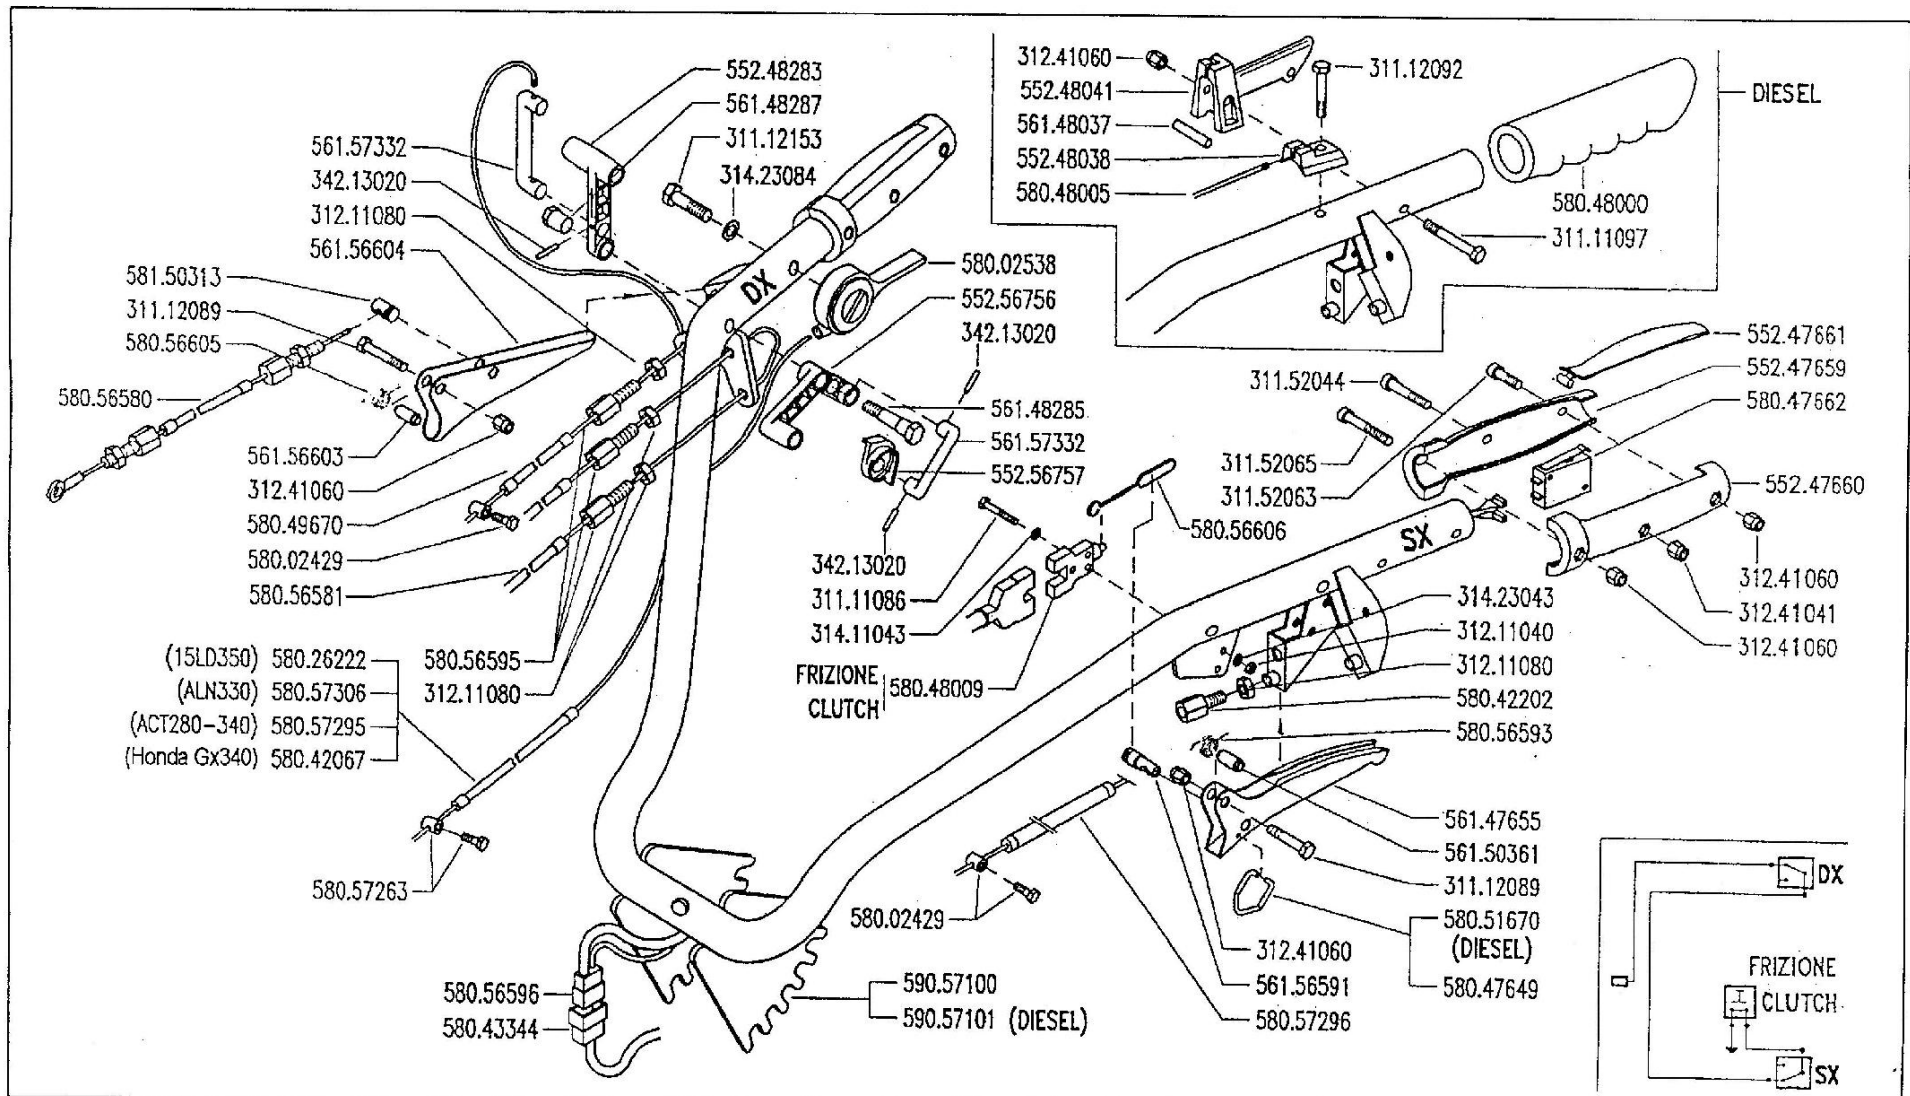

FERRARI	500 serie 95	MANUBRIO (530S2)		DALLA MACCHINA DE LA MAQUINA DE LA MACHINE FROM THE MACHINE AB DER MASCHINE	Rev. 08 C 0		
		HANDLEBAR (530S2) MANILLAR (530S2)	MANCHERON (530S2) LENKER (530S2)			N.	12/2002

LENNE