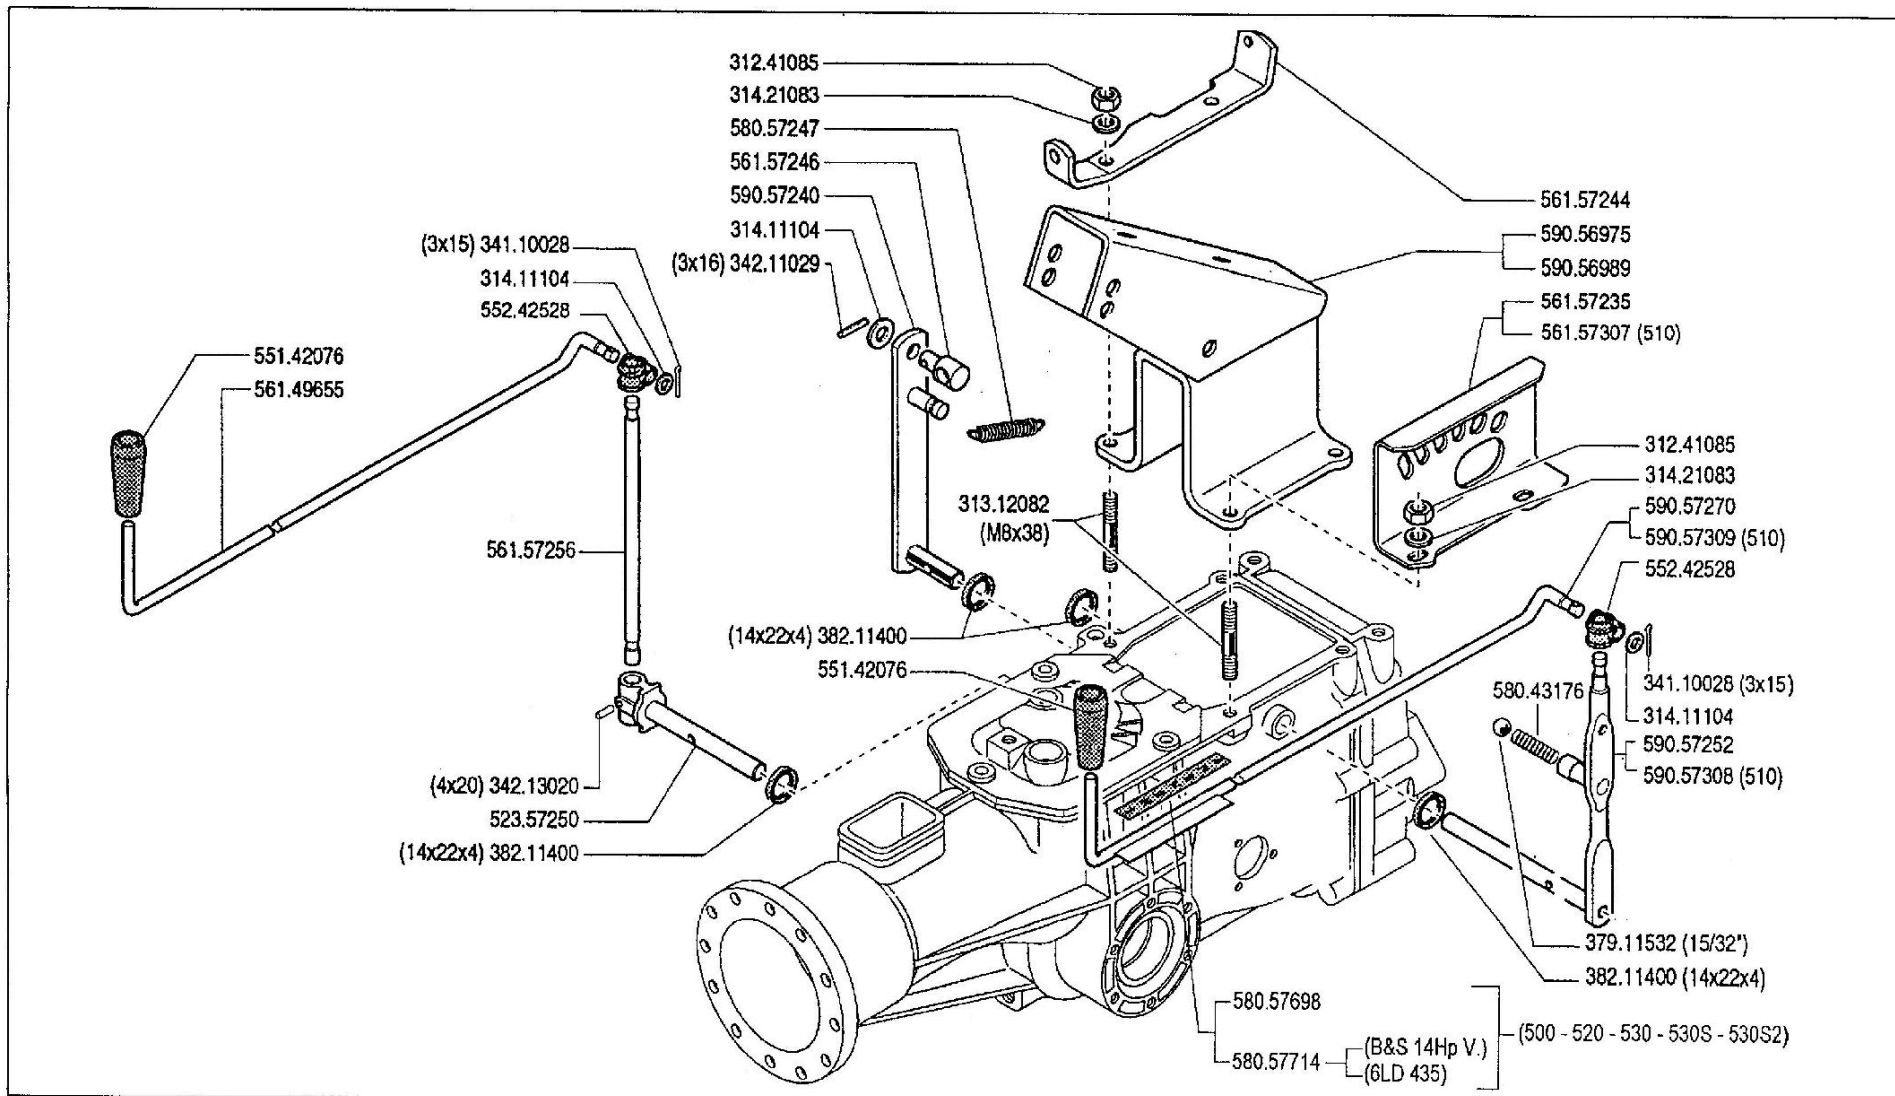

LENNE

Pos.	Code	Q.ty	Description	Notes
58002538	58002538	0	COMMAND LEVER	
58026222	58026222	0	LINE AND SHEATH	
58042067	58042067	0	LINE AND SHEATH	
58042202	58042202	0	ADJUSTING SCREW	
58043344	58043344	0	WIRING	
58047649	58047649	0	CLEVIS	
58047662	58047662	0	MICROSWITCH	
58048000	58048000	0	KNOB	
58048005	58048005	0	LINE AND SHEATH	
58048009	58048009	0	SWITCH	
58049670	58049670	0	LINE AND SHEATH	
58051670	58051670	0	CLEVIS	
58056580	58056580	0	TRANSMISSION	
58056581	58056581	0	LINE AND SHEATH	
58056593	58056593	0	SPRING	
58056595	58056595	0	ADJUSTING SCREW	
58056596	58056596	0	WIRING	
58056605	58056605	0	SPRING	
58056606	58056606	0	SPRING	
58057263	58057263	0	CLAMPING SCREW	
58057295	58057295	0	LINE AND SHEATH	
58057296	58057296	0	LINE AND SHEATH	
58057306	58057306	0	LINE AND SHEATH	
58150313	58150313	0	CABLE CLAMP	
59057100	59057100	0	COMPLETE HANDLE BAR	
59057101	59057101	0	COMPLETE HANDLE BAR	