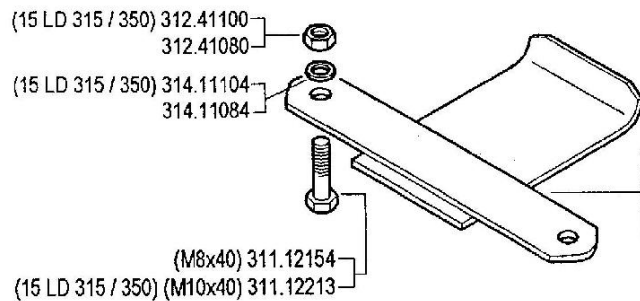

- 561.56119 ★ (ACT 280 / 340)
- 590.56051 (15 LD 315 / 350)
- 590.56089 (HONDA Gx120 ★ - Gx160 - Gx200)
- 590.56111 (Yanmar L100 AE)