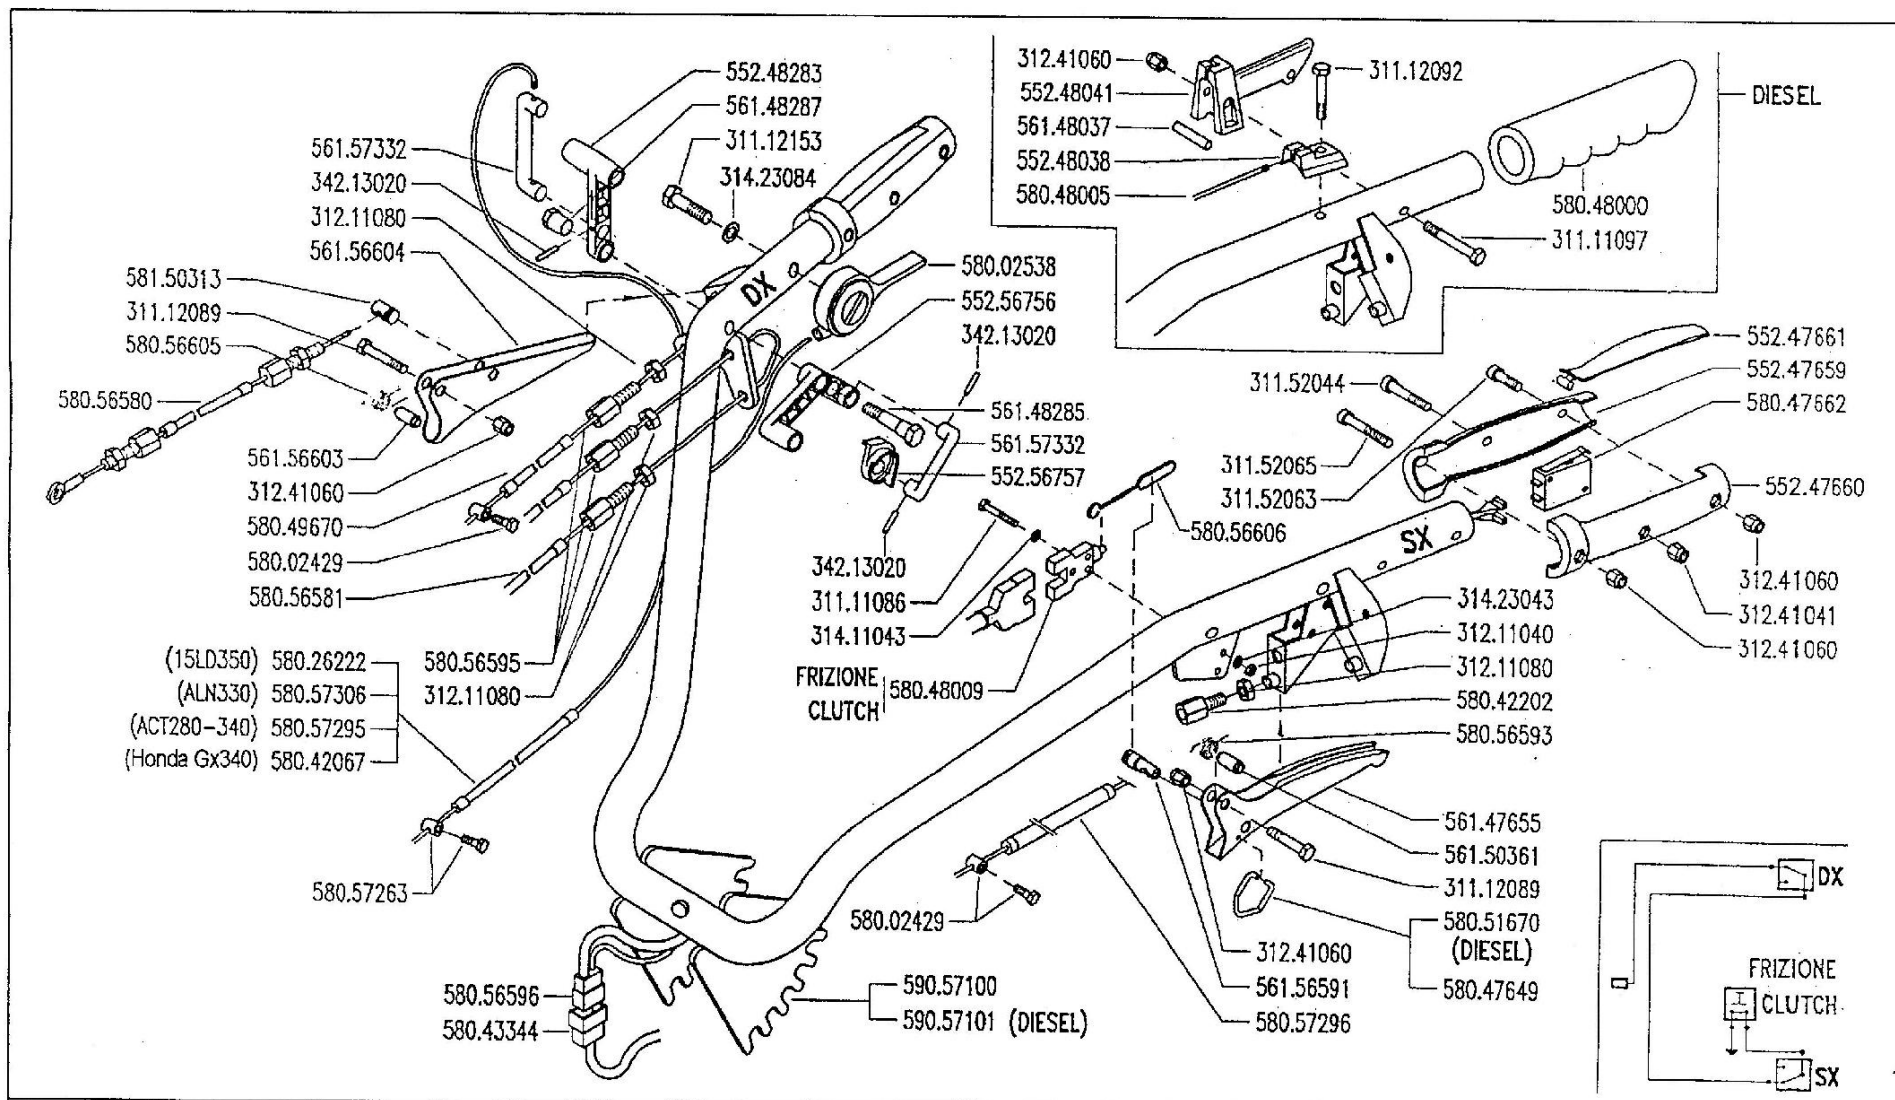

FERRARI

500 serie 95

HANDLEBAR (530S2)
MANILLAR (530S2)

MANUBRIO (530S2)

MANCHERON (530S2)
LENKER (530S2)

DALLA MACCHINA
DE LA MAQUINA
DE LA MACHINE
FROM THE MACHINE
AB DER MASCHINE

N.

08 C 0

12/2002

Rev.

LENNE